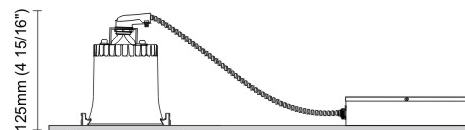

#### PHYSICAL

Aperture Sizes - Downlights: 4"  
 Shape: Round  
 Diameter (mm): 103  
 Diameter (in): 4 1/16"  
 Height (mm): 85  
 Height (in): 3 3/8"  
 Min. Recessing Depth (mm): 125  
 Min. Recessing Depth (in): 4 15/16"  
 Weight (kg): 0.3  
 Weight (lbs): 0.66  
 Diffuser: Clear Polycarbonate  
 Fixture Finish: MWH  
 Fixture Material: Aluminum Die Cast  
 Cut-out Measurements: 96mm / 3 3/4"

#### RATINGS AND CERTIFICATIONS

Certified By: Certified for North American Standards  
 IP rating: IP43

103mm (4 1/16")

Ø96mm  
(3 3/4")