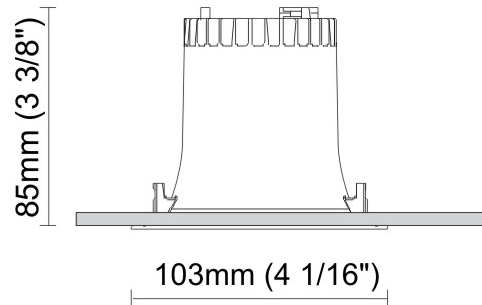

GENERAL

Series: Dixit
Subseries: Dixit RA8
Partner: Ivela
Division: Architectural
Installation: Recessed
Product Type: Downlight
Mounting Location: Ceiling
Light Distribution: Direct

PHYSICAL

Aperture Sizes - Downlights: 4"
Shape: Round
Diameter (mm): 103
Diameter (in): 4 1/16"
Height (mm): 85
Height (in): 3 3/8"
Min. Recessing Depth (mm): 125
Min. Recessing Depth (in): 4 15/16"
Weight (kg): 0.3
Weight (lbs): 0.66
Diffuser: Clear Polycarbonate
Fixture Finish: MWH
Fixture Material: Aluminum Die Cast
Cut-out Measurements: 96mm / 3 3/4"

ELECTRICAL

Lamp Type: LED
Total Output Wattage (W): 9 / 12
Dimming: Tri-Mode (Non-Dimming and Phase Dimming (120Vac only) and 0-10V Dimming)
Driver Included: No
Driver Location: Recessed Housing
Driver Type: Constant Current - Universal
Driver Class: Class 2
Input Voltage (V): 120 - 277
Constant Current (MA): 250 / 350

LED

Number of LEDs: 1
Color Temperature (°K): 2700 / 3000
Max. Delivered Lumen (lm): 1096 / 1447
CRI: >90 CRI
Efficiency (%): 73
Lamp Life (hrs): 50000
Upon Request: 3500K upon request

OPTICAL

Optic°: 26
Adjustability: Fixed

RATINGS AND CERTIFICATIONS

Certified By: Certified for North American Standards
IP rating: IP43

103mm (4 1/16")

Ø96mm
(3 3/4")