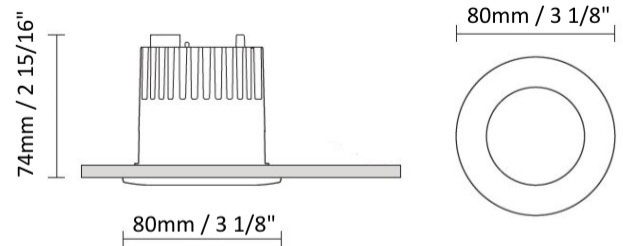

GENERAL

Series: Dixit
Subseries: Dixit RA8
Partner: Ivela
Division: Architectural
Installation: Recessed
Product Type: Downlight
Mounting Location: Ceiling
Light Distribution: Direct

PHYSICAL

Aperture Sizes - Downlights: 1"
Shape: Round
Diameter (mm): 80
Diameter (in): 3 1/8
Height (mm): 74
Height (in): 2 15/16
Min. Recessing Depth (mm): 114
Min. Recessing Depth (in): 4 1/2
Weight (kg): 0.4
Weight (lbs): 0.88
Diffuser: Clear Polycarbonate
Fixture Finish: MWH
Fixture Material: Aluminum Die Cast
Cut-out Measurements: 70mm / 2 3/4"

ELECTRICAL

Lamp Type: LED
Total Output Wattage (W): 9 / 12
Dimming: Tri-Mode (Non-Dimming and Phase Dimming (120Vac only) and 0-10V Dimming)
Driver Included: No
Driver Location: Recessed Housing
Driver Type: Constant Current - Universal
Driver Class: Class 2
Input Voltage (V): 120 - 277
Constant Current (MA): 250 / 350

LED

Number of LEDs: 1
Color Temperature (°K): 2700 / 3000
Max. Delivered Lumen (lm): 1096 / 1447
CRI: >80 CRI
Efficiency (%): 88
Lamp Life (hrs): 50000
Upon Request: 3500K upon request

OPTICAL

Optic°: 26
Adjustability: Fixed
Upon Request: Optic 45° (mirror-metallized) / 65° (white)

RATINGS AND CERTIFICATIONS

Certified By: Certified for North American Standards
IP rating: IP44
IK Rating: IK08
Glare Rating: ≤ 19