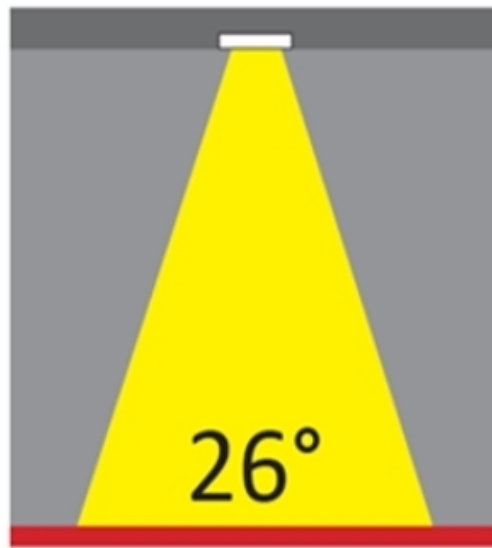

DIXIT RA8 RECESSED

A56121-

PROJECT
TYPE
SPECIFIER
QUANTITY
DATE

	DP	DV		Order Example		K°
Dimming	Phase	0-10V		L5XXXXXX-DV-30K		
Color Temperature	27K	30K	35K	40K		K°
	2700K	3000K	3500K	4000K	0-10V	3000K

A