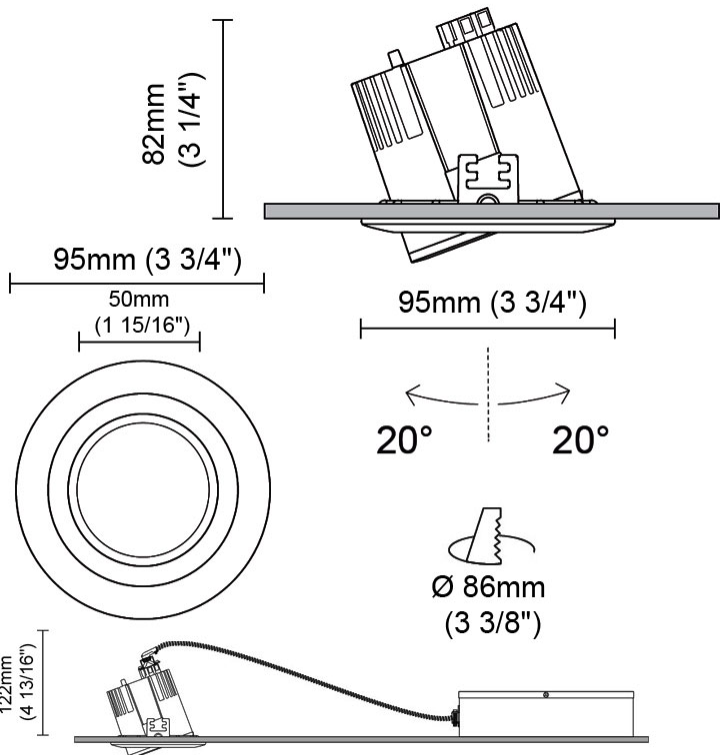

GENERAL

Series: Dixit
Subseries: Dixit RA8
Partner: Ivela
Division: Architectural
Installation: Recessed
Product Type: Downlight
Mounting Location: Ceiling
Light Distribution: Adjustable

PHYSICAL

Aperture Sizes - Downlights: 1"
Shape: Round
Diameter (mm): 95
Diameter (in): 3 3/4
Height (mm): 82
Height (in): 3 1/4
Min. Recessing Depth (mm): 122
Min. Recessing Depth (in): 4 13/16
Weight (kg): 0.4
Weight (lbs): 0.88
Diffuser: Clear Polycarbonate
Fixture Finish: MWH
Fixture Material: Aluminum Die Cast
Cut-out Measurements: 86mm / 3 3/8"

ELECTRICAL

Lamp Type: LED
Total Output Wattage (W): 9 / 12
Dimming: Tri-Mode (Non-Dimming and Phase Dimming (120Vac only) and 0-10V Dimming)
Driver Included: No
Driver Location: Recessed Housing
Driver Type: Constant Current - Universal
Driver Class: Class 2
Input Voltage (V): 120 - 277
Constant Current (MA): 250 / 350

LED

Number of LEDs: 1
Color Temperature (°K): 2700 / 3000 / 4000
Max. Delivered Lumen (lm): 1096 / 1447
CRI: >80 CRI
Efficiency (%): 87.7
Lamp Life (hrs): 50000
Upon Request: 3500K upon request

OPTICAL

Optic°: 26
Beam Angle: Symmetric
Adjustability: Tilt ±20°
Upon Request: Optic 45° (mirror-metallized) / 65° (white)

RATINGS AND CERTIFICATIONS

Certified By: Certified for North American Standards
IP rating: IP20
IK Rating: IK08
Glare Rating: ≤ 19