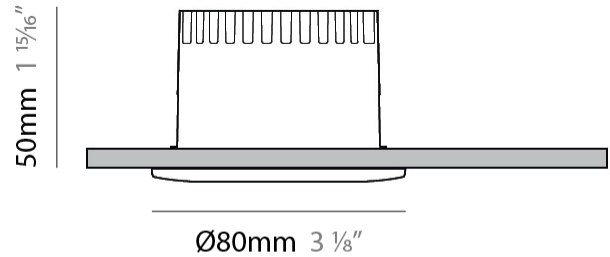

GENERAL

Series: Dixit
Subseries: Dixit RA8
Partner: Ivela
Division: Architectural
Installation: Recessed
Product Type: Downlight
Mounting Location: Ceiling
Light Distribution: Direct

PHYSICAL

Aperture Sizes - Downlights: 1"
Shape: Round
Diameter (mm): 80
Diameter (in): 3 1/8"
Height (mm): 50
Height (in): 1 15/16"
Min. Recessing Depth (mm): 90
Min. Recessing Depth (in): 3 9/16"
Weight (kg): 0.4
Weight (lbs): 0.88
Diffuser: Clear Polycarbonate
Fixture Finish: MWH
Fixture Material: Aluminum Die Cast
Cut-out Measurements: 70mm / 2 3/4"

ELECTRICAL

Lamp Type: LED
Total Output Wattage (W): 5.5 / 8.5
Dimming: Tri-Mode (Non-Dimming and Phase Dimming (120Vac only) and 0-10V Dimming)
Driver Included: No
Driver Location: Recessed Housing
Driver Type: Constant Current - Universal
Driver Class: Class 2
Input Voltage (V): 120 - 277
Constant Current (mA): 350 / 500

LED

Number of LEDs: 1
Color Temperature (°K): 2700 / 3000 / 3500 / 4000
Max. Delivered Lumen (lm): 501 / 638
CRI: >90 CRI
Efficiency (%): 91
Lamp Life (hrs): 50000

OPTICAL

Reflector: Mirror-metallized thermoplastic material
Optic: 26
Beam Angle: Symmetric
Adjustability: Fixed
Upon Request: Optic 45° (mirror-metallized) / 65° (white)

RATINGS AND CERTIFICATIONS

Certified By: CSA Certified to UL and CSA Standards
IP rating: IP44
IK Rating: IK08