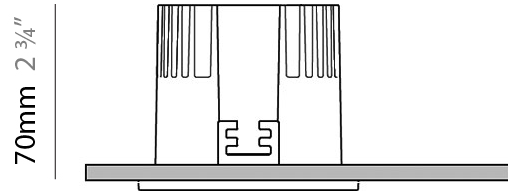

ELECTRICAL

Lamp Type: LED
Total Output Wattage (W): 9 / 12
Dimming: Tri-Mode (Non-Dimming and Phase Dimming (120Vac only) and 0-10V Dimming)
Driver Included: No
Driver Location: Recessed Housing
Driver Type: Constant Current - Universal
Driver Class: Class 2
Input Voltage (V): 120 - 277
Constant Current (MA): 250 / 350

LED

Number of LEDs: 1
Color Temperature (°K): 2700 / 3000
Max. Delivered Lumen (lm): 1096 / 1447
CRI: >80 CRI
Efficiency (%): 87.7
Lamp Life (hrs): 50000
Upon Request: 3500K upon request

OPTICAL

Optic°: 26
Adjustability: Fixed
Upon Request: Optic 45° (mirror-metallized) / 65° (white)

RATINGS AND CERTIFICATIONS

Certified By: Certified for North American Standards
IP rating: IP44
IK Rating: IK08
Glare Rating: ≤ 19

Zaneen Group Inc. © 2026, T 1800-388-3382, F 416-247-9319, www.zaneen.com

Available for International specifications by adding 'INT' at the end of the existing Model #. For assistance on 'custom' specifications, contact zteam@zaneen.com. In a constant effort to supply the best product, we reserve the right to change specifications or materials without notice. The most recent specification sheets are found at zaneen.com