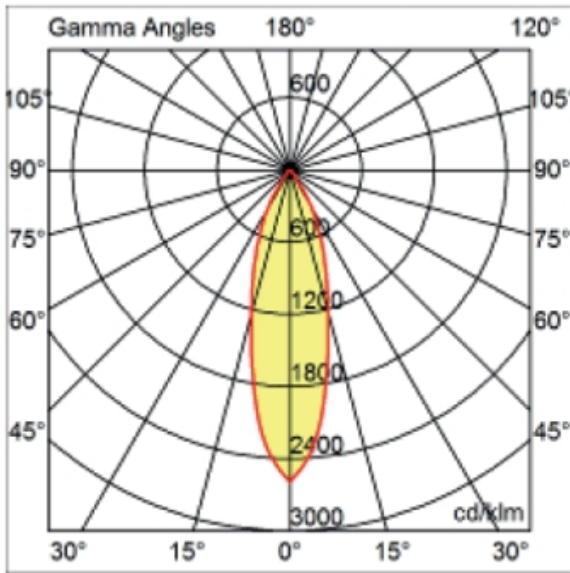

DIXIT RA8 RECESSED

A56069-

PROJECT	
TYPE	
SPECIFIER	
QUANTITY	
DATE	

	DP	DV	
Dimming	Phase	0-10V	
Color Temperature	27K 2700K	30K 3000K	35K 3500K
		40K 4000K	K°

Order Example **L5XXXXXX-DV-30K**
0-10V
3000K